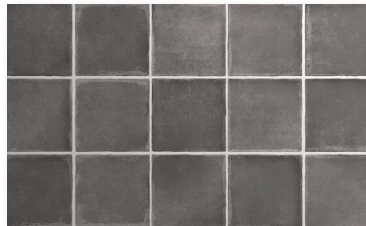

## STOCK SIZES

2.5"x10"

4"x4"

## AVAILABLE COLORS

*Concrete*

*Dark*

*Glacier*

*Ice*

*Khaki*

*Sky*

**Concrete | 2.5"x10"**